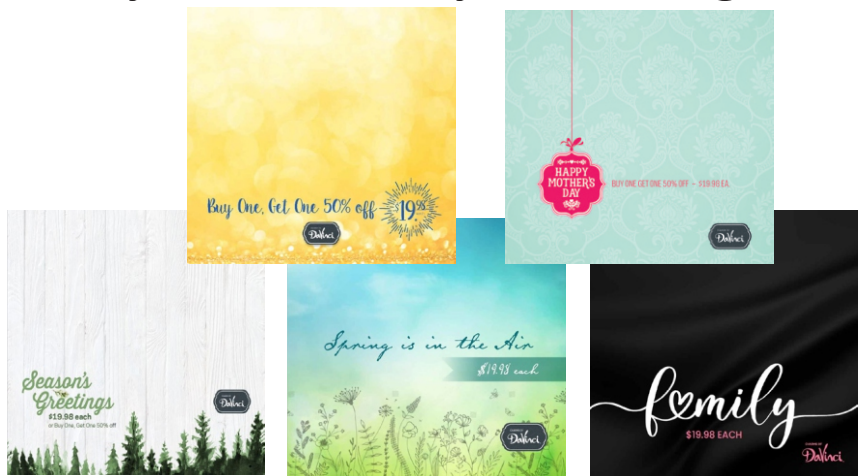

Seasonal Necklace Collections

Offer different necklace collections throughout the year in just 3 easy steps:

1. 1 Order reusable Necklace Displayer for only $15
2. 2 Order Necklace Kit
   Includes:
   * 24 chains with charm ($7 ea.)
   * Graphic insert for display
3. 3 Order additional kits to change displayer throughout the year

Reversible inserts let you decide your margins!

Side 1 $19.98 ea.

Side 2 $19.98 ea.
with BOGO
promo