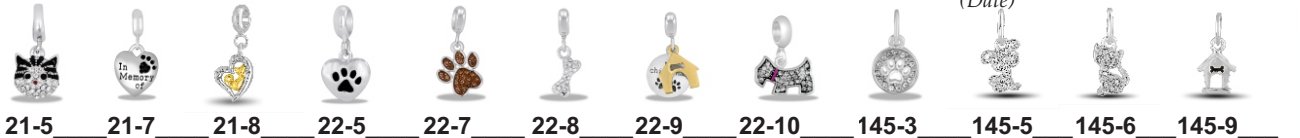

Reversible inserts let you decide your margins!

Side 1 \$19.98 ea.

Side 2 \$19.98 ea.
with BOGO
promo

Store: _____

Phone: _____ Date: _____

Shipping Pref: _____ PO#: _____

Rep: _____

Dis-Season _____
(\$15.00)

Kit-VDay _____ (24 dangles - 24 chains) **\$168.00** Ship Date: 1/02/2025 or ____/____/____
(Date)

Kit-Hearts _____ (24 dangles - 24 chains) **\$168.00** Ship Date: A/O or ____/____/____
(Date)

Kit-Pets _____ (24 dangles - 24 chains) **\$168.00** Ship Date: A/O or ____/____/____
(Date)