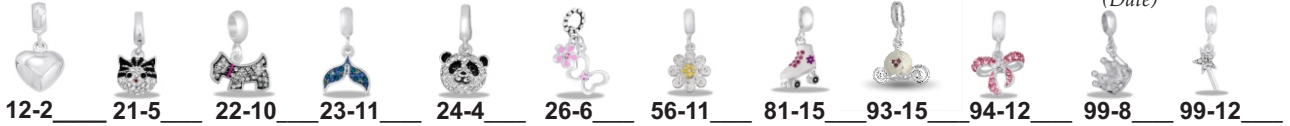

Store: _____

Phone: _____ Date: _____

Shipping Pref: _____ PO#: _____

Rep: _____

Dis-Season _____
(\$15.00)

Kit-LittleMiss _____ (24 danglers - 24 chains) **\$168.00** Ship Date: A/O or ____/____/____
(Date)

Kit-Coastal _____ (24 danglers - 24 chains) **\$168.00** Ship Date: A/O or ____/____/____
(Date)

Kit-Mday _____ (24 danglers - 24 chains) **\$168.00** Ship Date: 4/01/2025 or ____/____/____
(Date)

Kit-Spring _____ (24 danglers - 24 chains) **\$168.00** Ship Date: 4/15/2025 or ____/____/____
(Date)